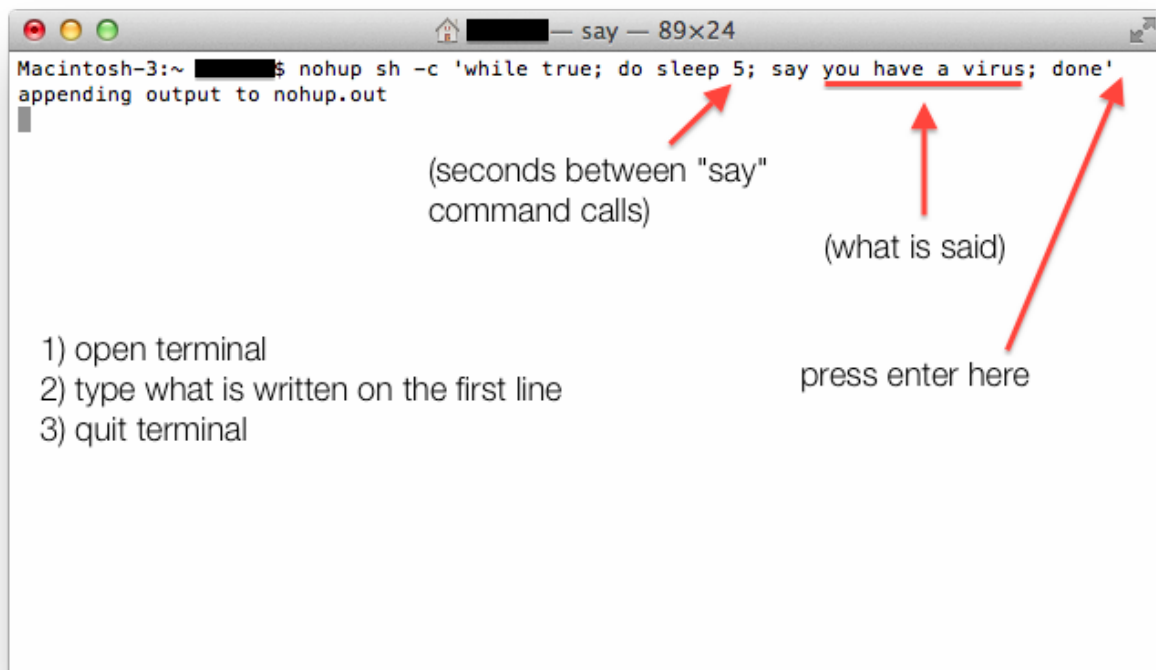

– ADD favorite background music to the video See the for additional Math codes.. For more information about Font Book, see Font Book Help Solution: Install the missing font.

Macintosh Option Codes for Math Symbols SYMBOL NAME CODE ÷ Division sign Option+ / ± Plus/minus sign Shift+Option+= ° The degree symbol Shift+Option+8 ¬ 'not' symbol Option+L ≥ Greater than or equal to Option+> ≤ Lesser than or equal to Option+<.. To insert into the current text, just double-click the symbol E g: ☒ You can also set a System Preference (Keyboard > Show keyboard and emoji viewers in menu bar) to include a special menu for showing this palette.

[Download free usb uvc webcam video source to hdmi output for windows 10 enterprise 64](#)

– CONVERT batch of videos and audios to iPhone, iPad, iTunes, PS Vita, iMovie, Final Cut Pro – CUT/TRIM the video into desired clips with frame accuracy. [Ny State Drivers Licence Requirements- Download last version](#)

[download Microsoft Activsynch torrent](#)

[Download free time converter est to sweden](#)

For more information about Font Book, see Font Book Help Solution: Install the missing font.. • Drag the font into /Library/Fonts on your computer • Close and reopen Word, and then reopen the document. [Bannerzest Pro 3 1 4 Keygen Software](#)