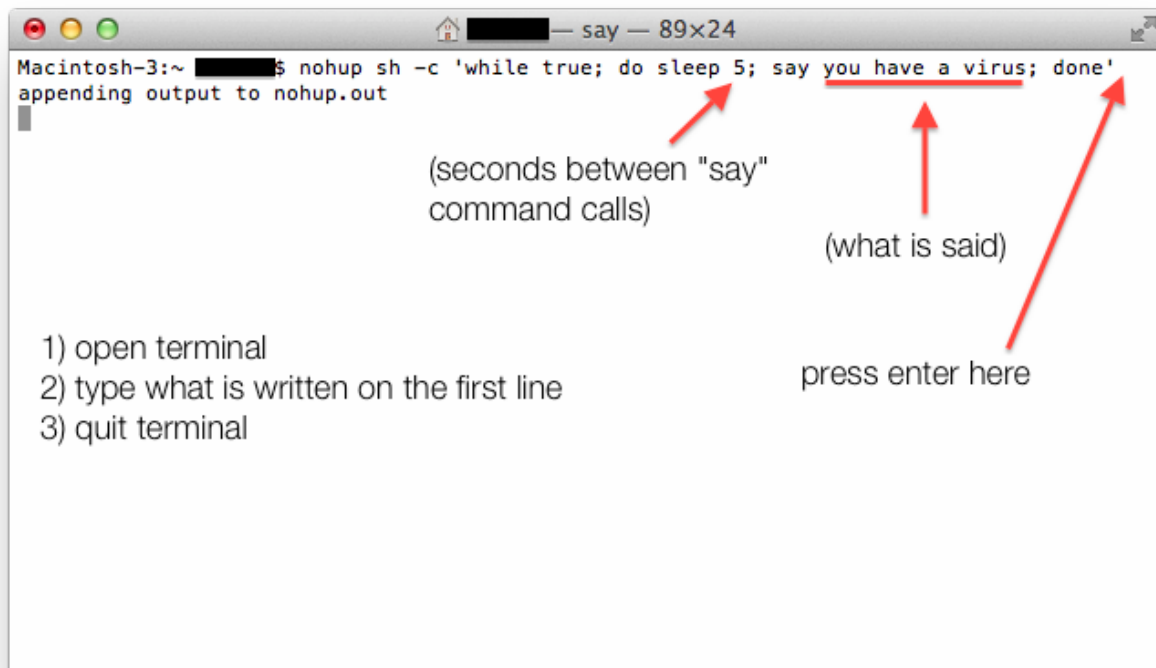

DOWNLOAD

[Text Edit Mac Symbol For Ae Diphthong](#)

[Text Edit Mac Symbol For Ae Diphthong](#)

DOWNLOAD

– ADD favorite background music to the video See the for additional Math codes.. For more information about Font Book, see Font Book Help Solution: Install the missing font.

Macintosh Option Codes for Math Symbols SYMBOL NAME CODE ÷ Division sign Option+ / ± Plus/minus sign Shift+Option+= ° The degree symbol Shift+Option+8 ¬ 'not' symbol Option+L ≥ Greater than or equal to Option+> ≤ Lesser than or equal to Option+<.. To insert into the current text, just double-click the symbol E g: ☒ You can also set a System Preference (Keyboard > Show keyboard and emoji viewers in menu bar) to include a special menu for showing this palette.