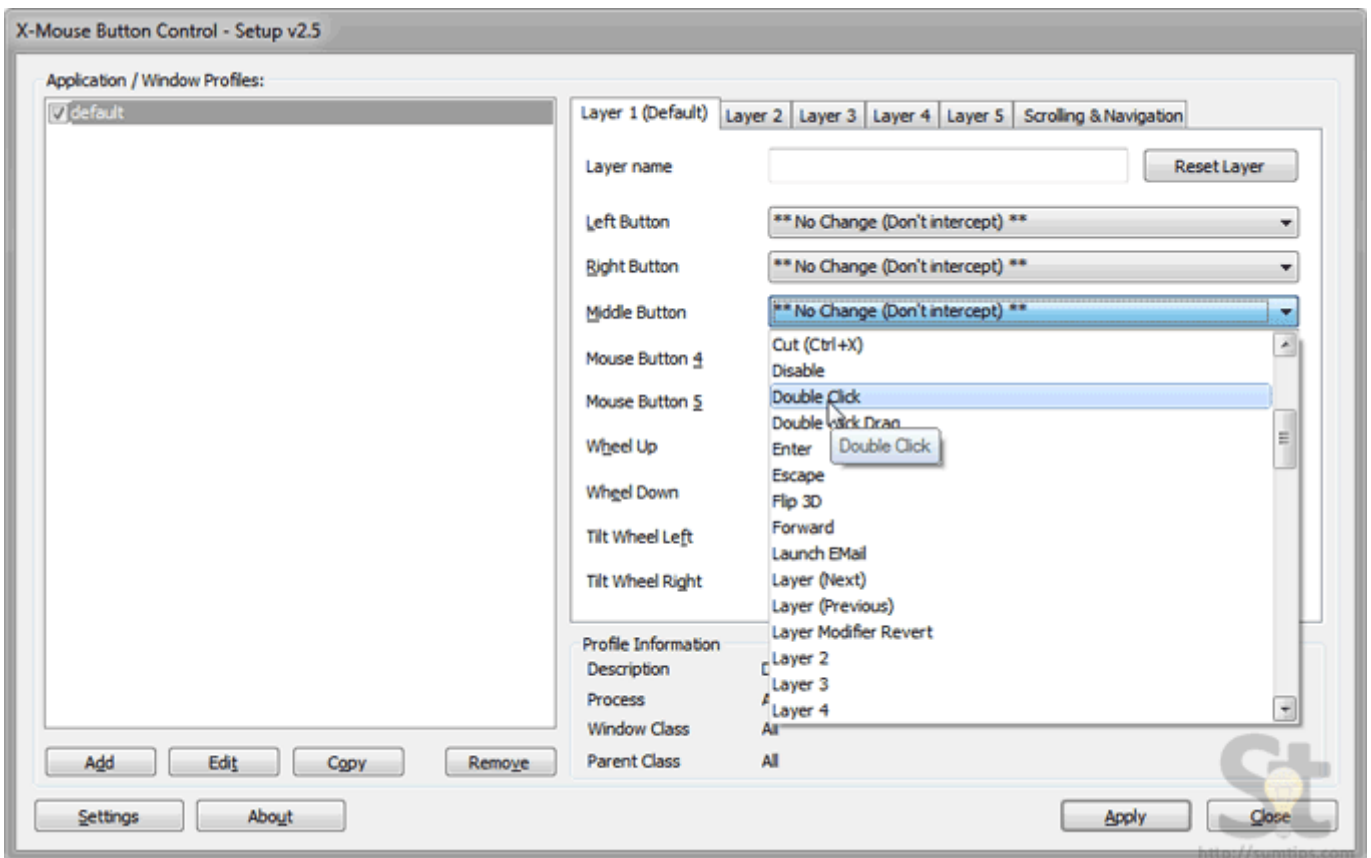

[Activate Mouse Wheel](#)

[Activate Mouse Wheel](#)

Do you have the problem in mouse wheel? Yes it not working? Okay!! I'll help you..... If your computer is connected to a network, network policy settings may also prevent you from completing this procedure.. The control must have input focus for it to receive mouse wheel scroll Use MouseEnter event and call its Focus method Select method will have same effect.

1. [activate mouse wheel click](#)
2. [activate mouse wheel scroll](#)
3. [activate mouse scroll wheel](#)

var q = 'activate%20mouse%20wheel'; You must be logged on as an administrator or a member of the Administrators group in order to complete this procedure.. I ve installed on my host ubuntu 10 04 in virtualbox guest operating system ubuntu 12.