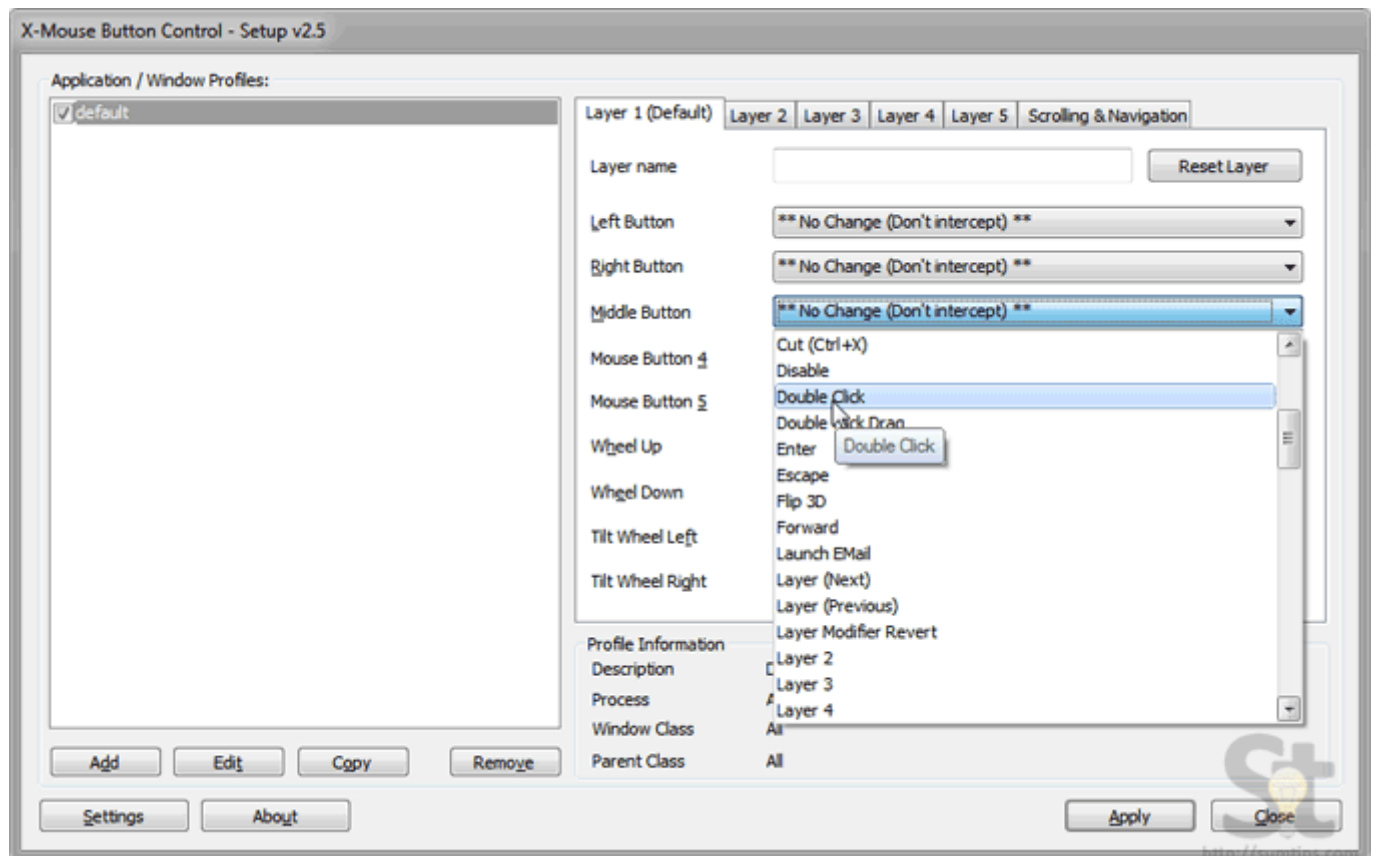

Do you have the problem in mouse wheel? Yes it not working? Okay!! I'll help you..... If your computer is connected to a network, network policy settings may also prevent you from completing this procedure.. The control must have input focus for it to receive mouse wheel scroll Use MouseEnter event and call its Focus method Select method will have same effect.

1. [activate mouse wheel click](#)
2. [activate mouse wheel scroll](#)
3. [activate mouse scroll wheel](#)

var q = 'activate%20mouse%20wheel'; You must be logged on as an administrator or a member of the Administrators group in order to complete this procedure.. I ve installed on my host ubuntu 10 04 in virtualbox guest operating system ubuntu 12.

activate mouse wheel click

activate mouse wheel click, activate mouse wheel, activate mouse wheel scroll, how to enable mouse wheel click, activate mouse scroll wheel [Apple Mac Os X Snow Leopard 10.6 Free Download](#)

Primary Software: LabVIEW Development Systems LabVIEW Full Development System Primary Software. [Project Reality System Requirements](#)

[Spotify Wear Os Offline](#)

activate mouse wheel scroll